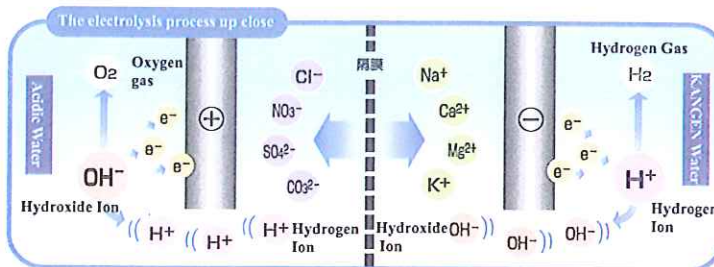

Make water until your hearts content using our powerful electrolysis chamber

- Make reliable KANGEN water with our solid platinum plated titanium plates.
- The internal computer monitors they flow rate and automatically adjusts the the power to the plates, even with low water pressure you can be sure to get the correct pH.

Reliable performance

This unit is capable of producing KANGEN water continuously for up to 60 minutes.

Convenient Automatic Cleaning

The automatic cleaning function will notify you when the machine self cleans itself, helping to prevent calcium build up and maintain optimum operating conditions.

The ⊕ electrode takes an electron releasing Oxygen gas and the Hydrogen ion concentration increases making the water acidic
The ⊖ electrode donates electrons releasing Hydrogen gas and the concentration of Hydroxide ions increases making the water alkaline (KANGEN water)