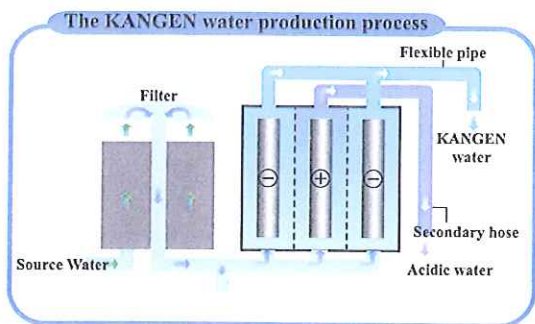

Make water until your hearts content using our powerful electrolysis chamber

- Make reliable KANGEN water with our solid platinum plated titanium plates.
- The internal computer monitors they flow rate and automatically adjusts the the power to the plates, even with low water pressure you can be sure to get the correct pH.

Reliable performance

This unit is capable of producing KANGEN water continuously for up to 60 minutes.

Convenient Automatic Cleaning

The automatic cleaning function will notify you when the machine self cleans itself, helping to prevent calcium build up and maintain optimum operating conditions.

The ⊕ electrode takes an electron releasing Oxygen gas and the Hydrogen ion concentration increases making the water acidic
The ⊖ electrode donates electrons releasing Hydrogen gas and the concentration of Hydroxide ions increases making the water alkaline (KANGEN water)