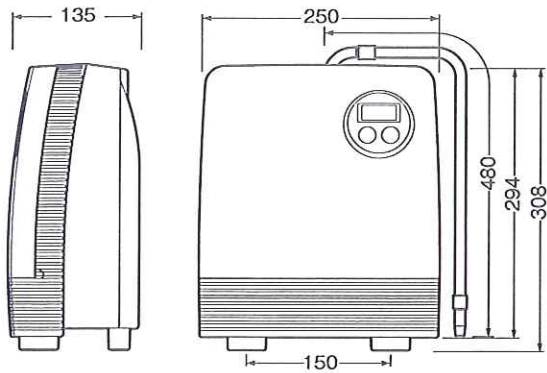

Powerful and Convenient Leveluk R

Diagram (mm)

Easy to install on most common type faucets without any special tools.

Acceptable Faucet types.

Simple replacement high grade filter. HG-N 5 micron sediment, chlorine, taste and odor removal replacement filter.